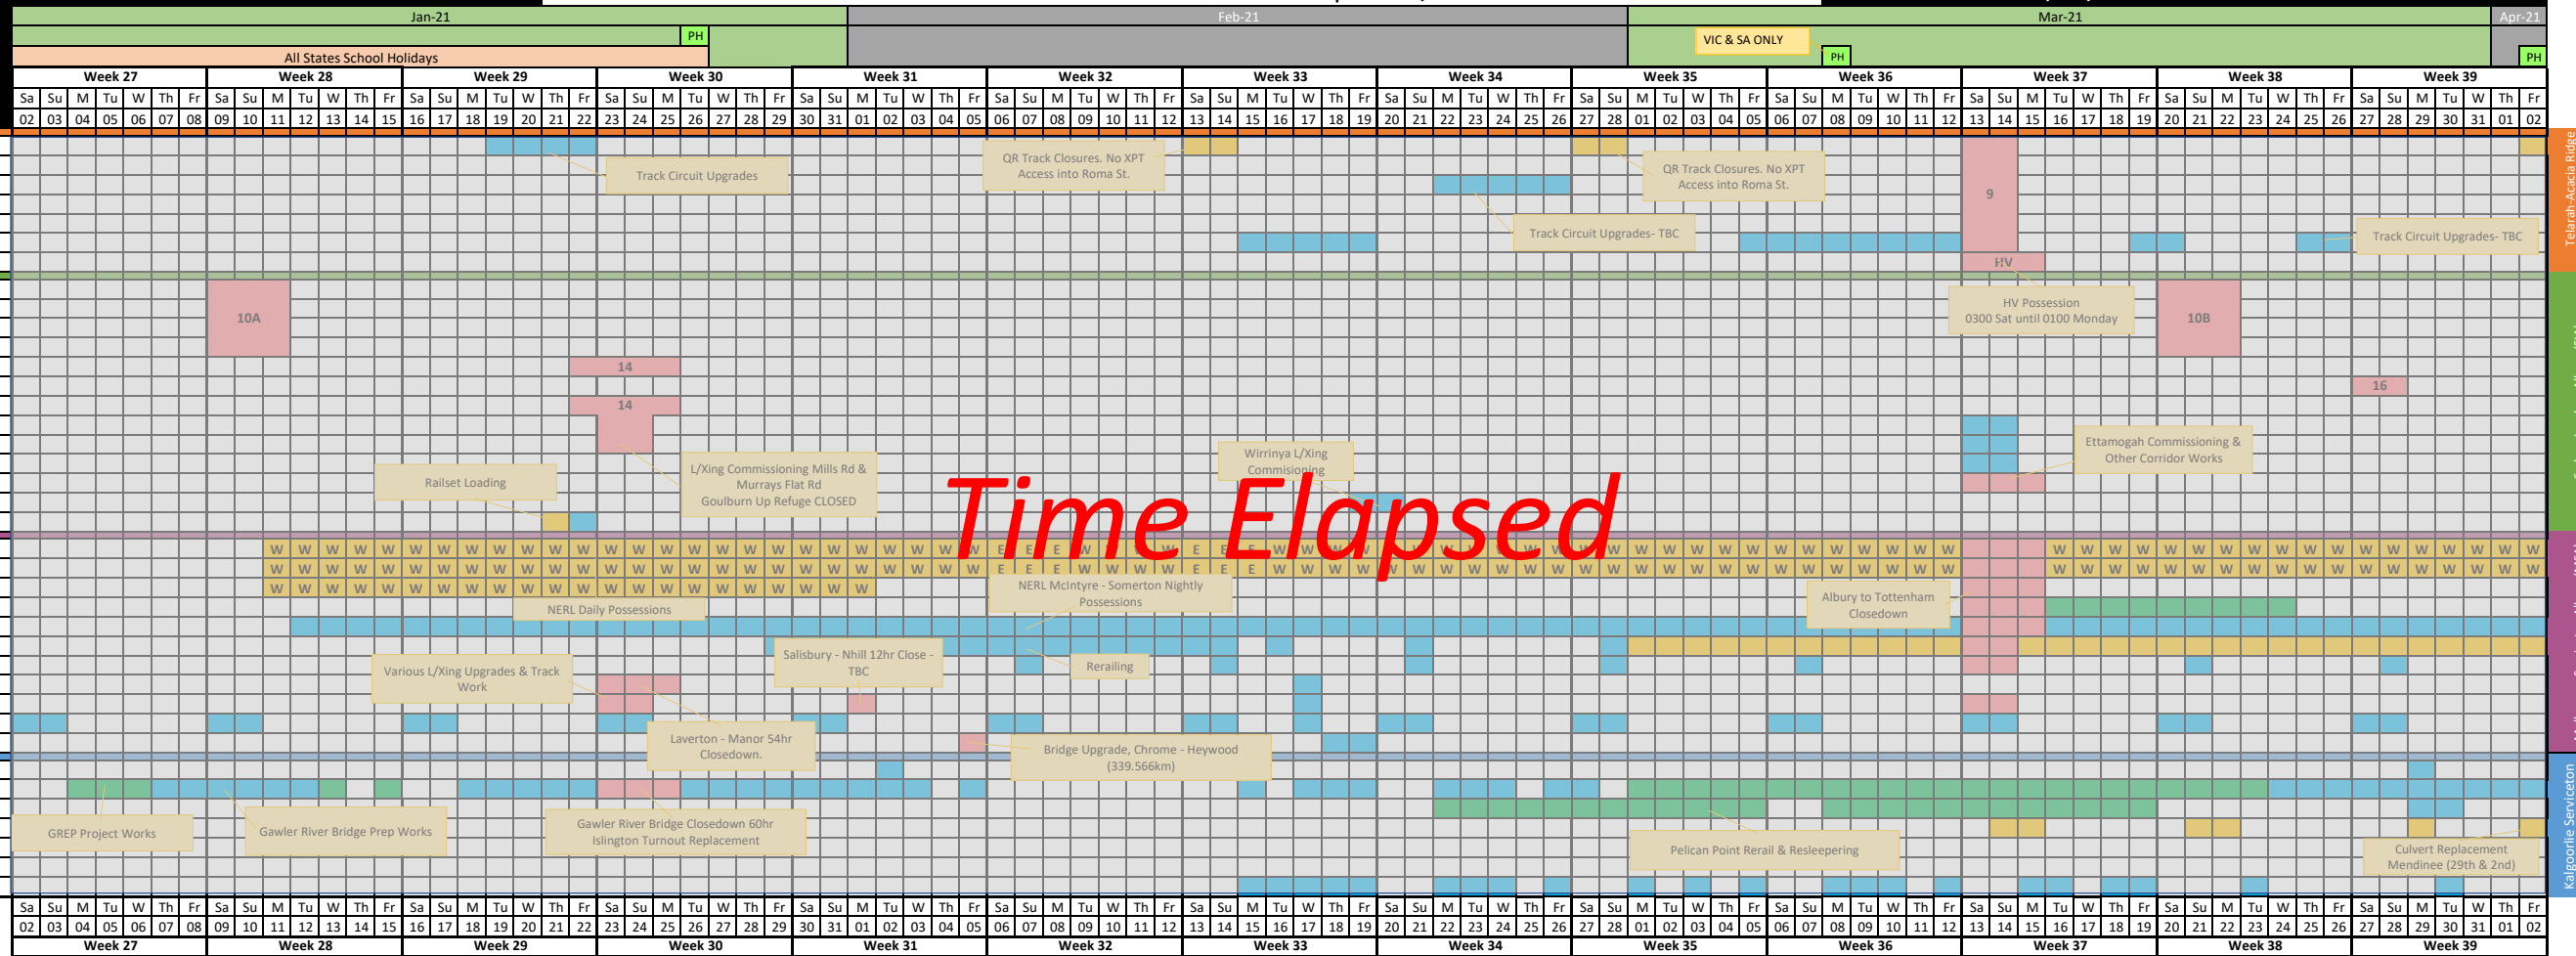

VIC / QLD School Holidays													Aug-20													Sep-20													Oct-20																																																																															
VIC / QLD School Holidays													NSW / SA / WA School Holidays													VIC / QLD School Holidays													NSW / SA / WA School Hols																																																																															
Week 1				Week 2				Week 3				Week 4				Week 5				Week 6				Week 7				Week 8				Week 9				Week 10				Week 11				Week 12				Week 13																																																																						
Sa	Su	M	Tu	W	Th	Fr	Sa	Su	M	Tu	W	Th	Fr	Sa	Su	M	Tu	W	Th	Fr	Sa	Su	M	Tu	W	Th	Fr	Sa	Su	M	Tu	W	Th	Fr	Sa	Su	M	Tu	W	Th	Fr	Sa	Su	M	Tu	W	Th	Fr	Sa	Su	M	Tu	W	Th	Fr	Sa	Su	M	Tu	W	Th	Fr	Sa	Su	M	Tu	W	Th	Fr	Sa	Su	M	Tu	W	Th	Fr	Sa	Su	M	Tu	W	Th	Fr	Sa	Su	M	Tu	W	Th	Fr	Sa	Su	M	Tu	W	Th	Fr	Sa	Su	M	Tu	W	Th	Fr	Sa	Su	M	Tu	W	Th	Fr	Sa	Su	M	Tu	W	Th	Fr
Time Elapsed																																																																																																																						

Track Closedown	ATP Works (With Ad Hoc)	Pilot Staff Working Via Up	Mandatory's diverted/amended (no ad hoc)	B = Both Tracks, U = Up Main, D = Down Main, E = East Track, W = West Track, NTP = No Train Period, ATP = As Traffic Permits, PSW = Pilot Staff Working
Rail Grinding (ATP)	Window Possession (No Ad Hoc)	Pilot Staff Working Via Down	Ultrasonic Testing (Speno)	Config 10A = Flem Junction Closed, Config 10B = Flem Junction Open

- Track Closedown
 - ATP Works (With Ad Hoc)
 - Window Possession (No Ad Hoc)
 - Pilot Staff Working Via Up
 - Pilot Staff Working Via Down
 - Mandatory's diverted/amended (no ad hoc)
 - Ultrasonic Testing (Speno)
- B= Both Tracks, U = Up Main, D = Down Main, E = East Track, W = West Track, NTP = No Train Period, ATP = As Traffic Permits, PSW = Pilot Staff Working
Config 10A = Flem Junction Closed, Config 10B = Flem Junction Open