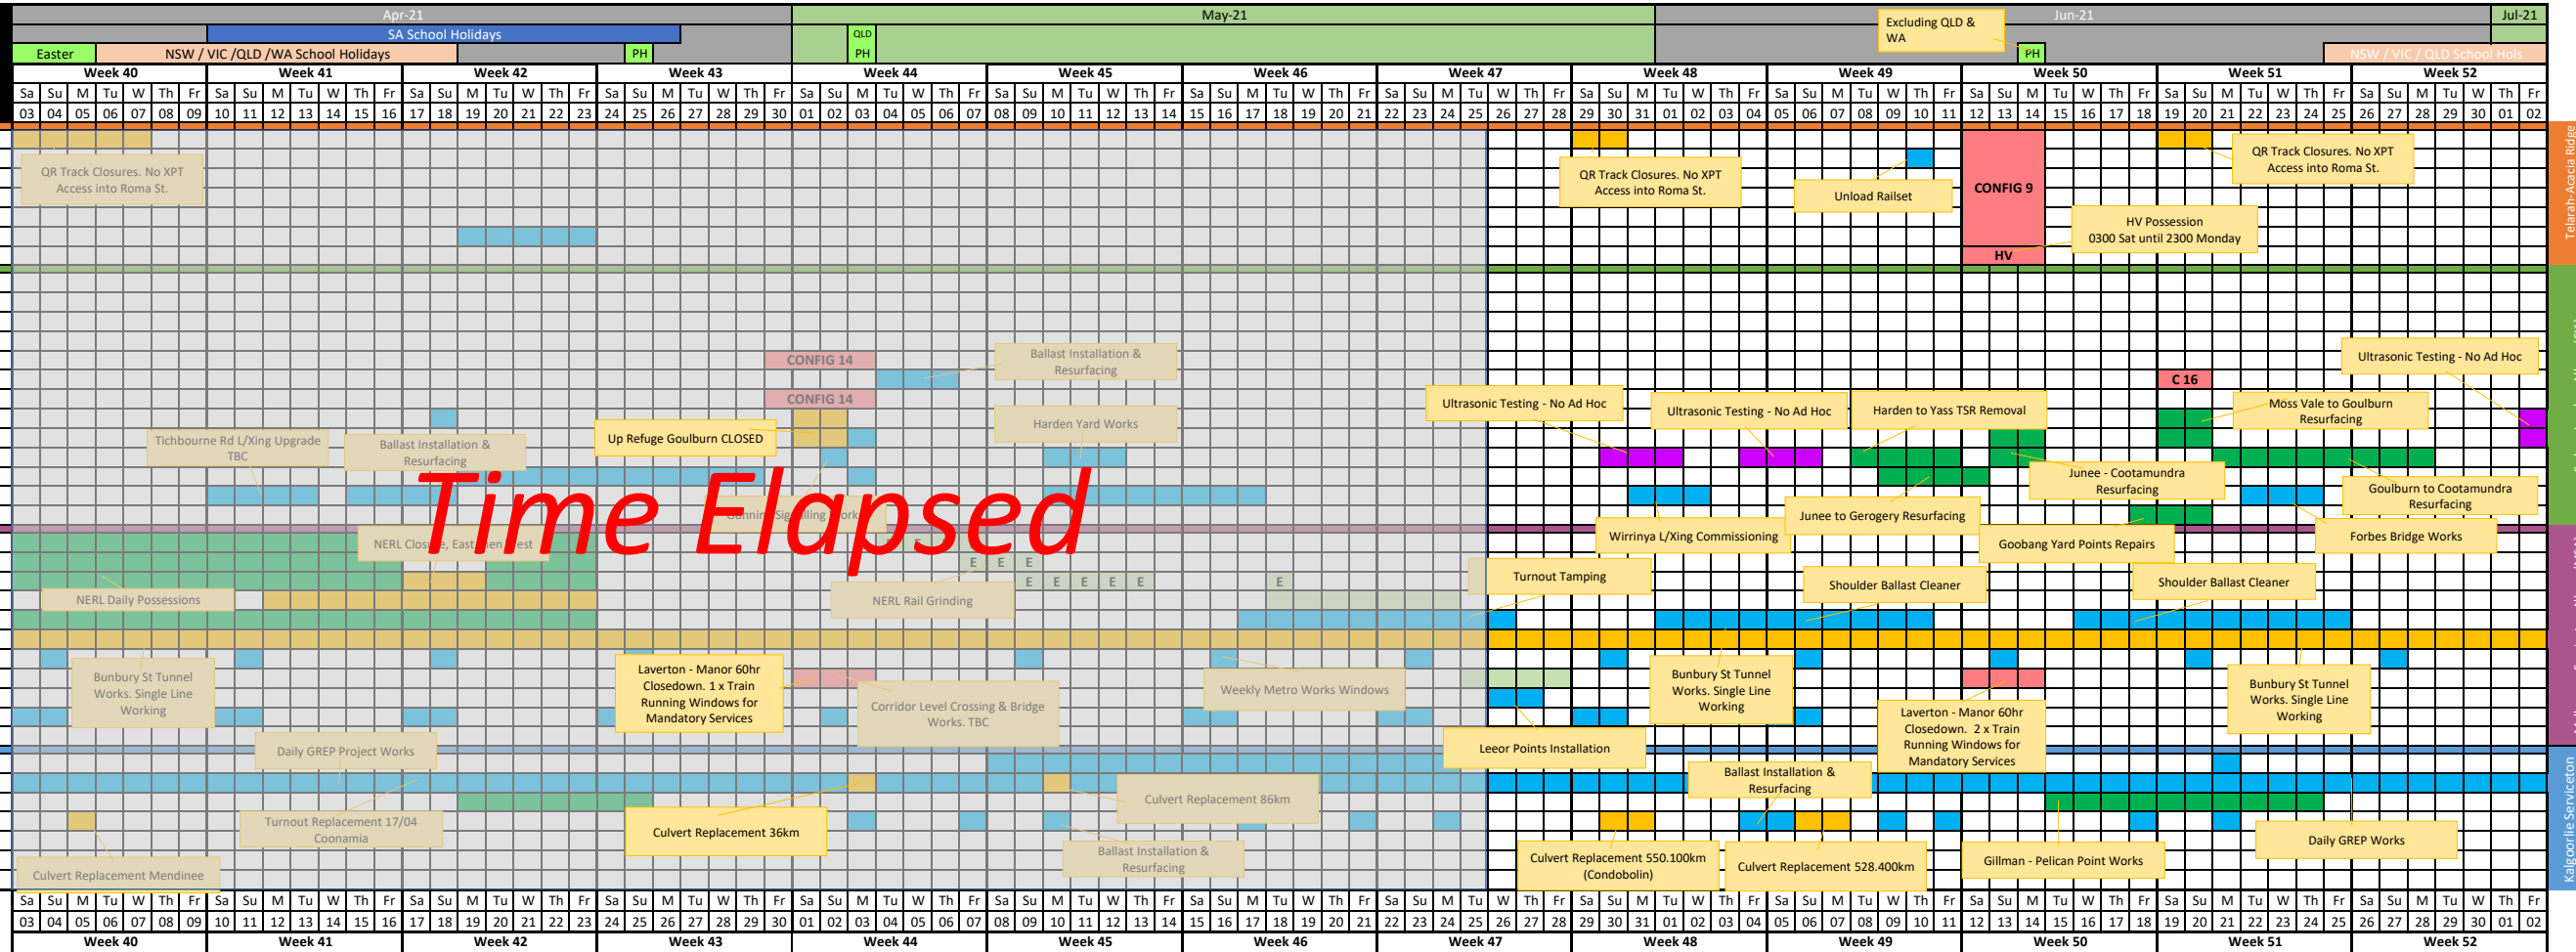

VIC / QLD School Holidays													Aug-20													Sep-20													Oct-20																																																																															
VIC / QLD School Holidays													NSW / SA / WA School Holidays													VIC / QLD School Holidays													NSW / SA / WA School Hols																																																																															
Week 1				Week 2				Week 3				Week 4				Week 5				Week 6				Week 7				Week 8				Week 9				Week 10				Week 11				Week 12				Week 13																																																																						
Sa	Su	M	Tu	W	Th	Fr	Sa	Su	M	Tu	W	Th	Fr	Sa	Su	M	Tu	W	Th	Fr	Sa	Su	M	Tu	W	Th	Fr	Sa	Su	M	Tu	W	Th	Fr	Sa	Su	M	Tu	W	Th	Fr	Sa	Su	M	Tu	W	Th	Fr	Sa	Su	M	Tu	W	Th	Fr	Sa	Su	M	Tu	W	Th	Fr	Sa	Su	M	Tu	W	Th	Fr	Sa	Su	M	Tu	W	Th	Fr	Sa	Su	M	Tu	W	Th	Fr	Sa	Su	M	Tu	W	Th	Fr	Sa	Su	M	Tu	W	Th	Fr	Sa	Su	M	Tu	W	Th	Fr	Sa	Su	M	Tu	W	Th	Fr	Sa	Su	M	Tu	W	Th	Fr
Time Elapsed																																																																																																																						

Track Closedown	ATP Works (With Ad Hoc)	Pilot Staff Working Via Up	Mandatory's diverted/amended (no ad hoc)	B = Both Tracks, U = Up Main, D = Down Main, E = East Track, W = West Track, NTP = No Train Period, ATP = As Traffic Permits, PSW = Pilot Staff Working
Rail Grinding (ATP)	Window Possession (No Ad Hoc)	Pilot Staff Working Via Down	Ultrasonic Testing (Speno)	Config 10A = Flem Junction Closed, Config 10B = Flem Junction Open

- Track Closedown
 - ATP Works (With Ad Hoc)
 - Window Possession (No Ad Hoc)
 - Pilot Staff Working Via Up
 - Pilot Staff Working Via Down
 - Mandatory's diverted/amended (no ad hoc)
 - Ultrasonic Testing (Speno)
- B= Both Tracks, U = Up Main, D = Down Main, E = East Track, W = West Track, NTP = No Train Period, ATP = As Traffic Permits, PSW = Pilot Staff Working
Config 10A = Flem Junction Closed, Config 10B = Flem Junction Open