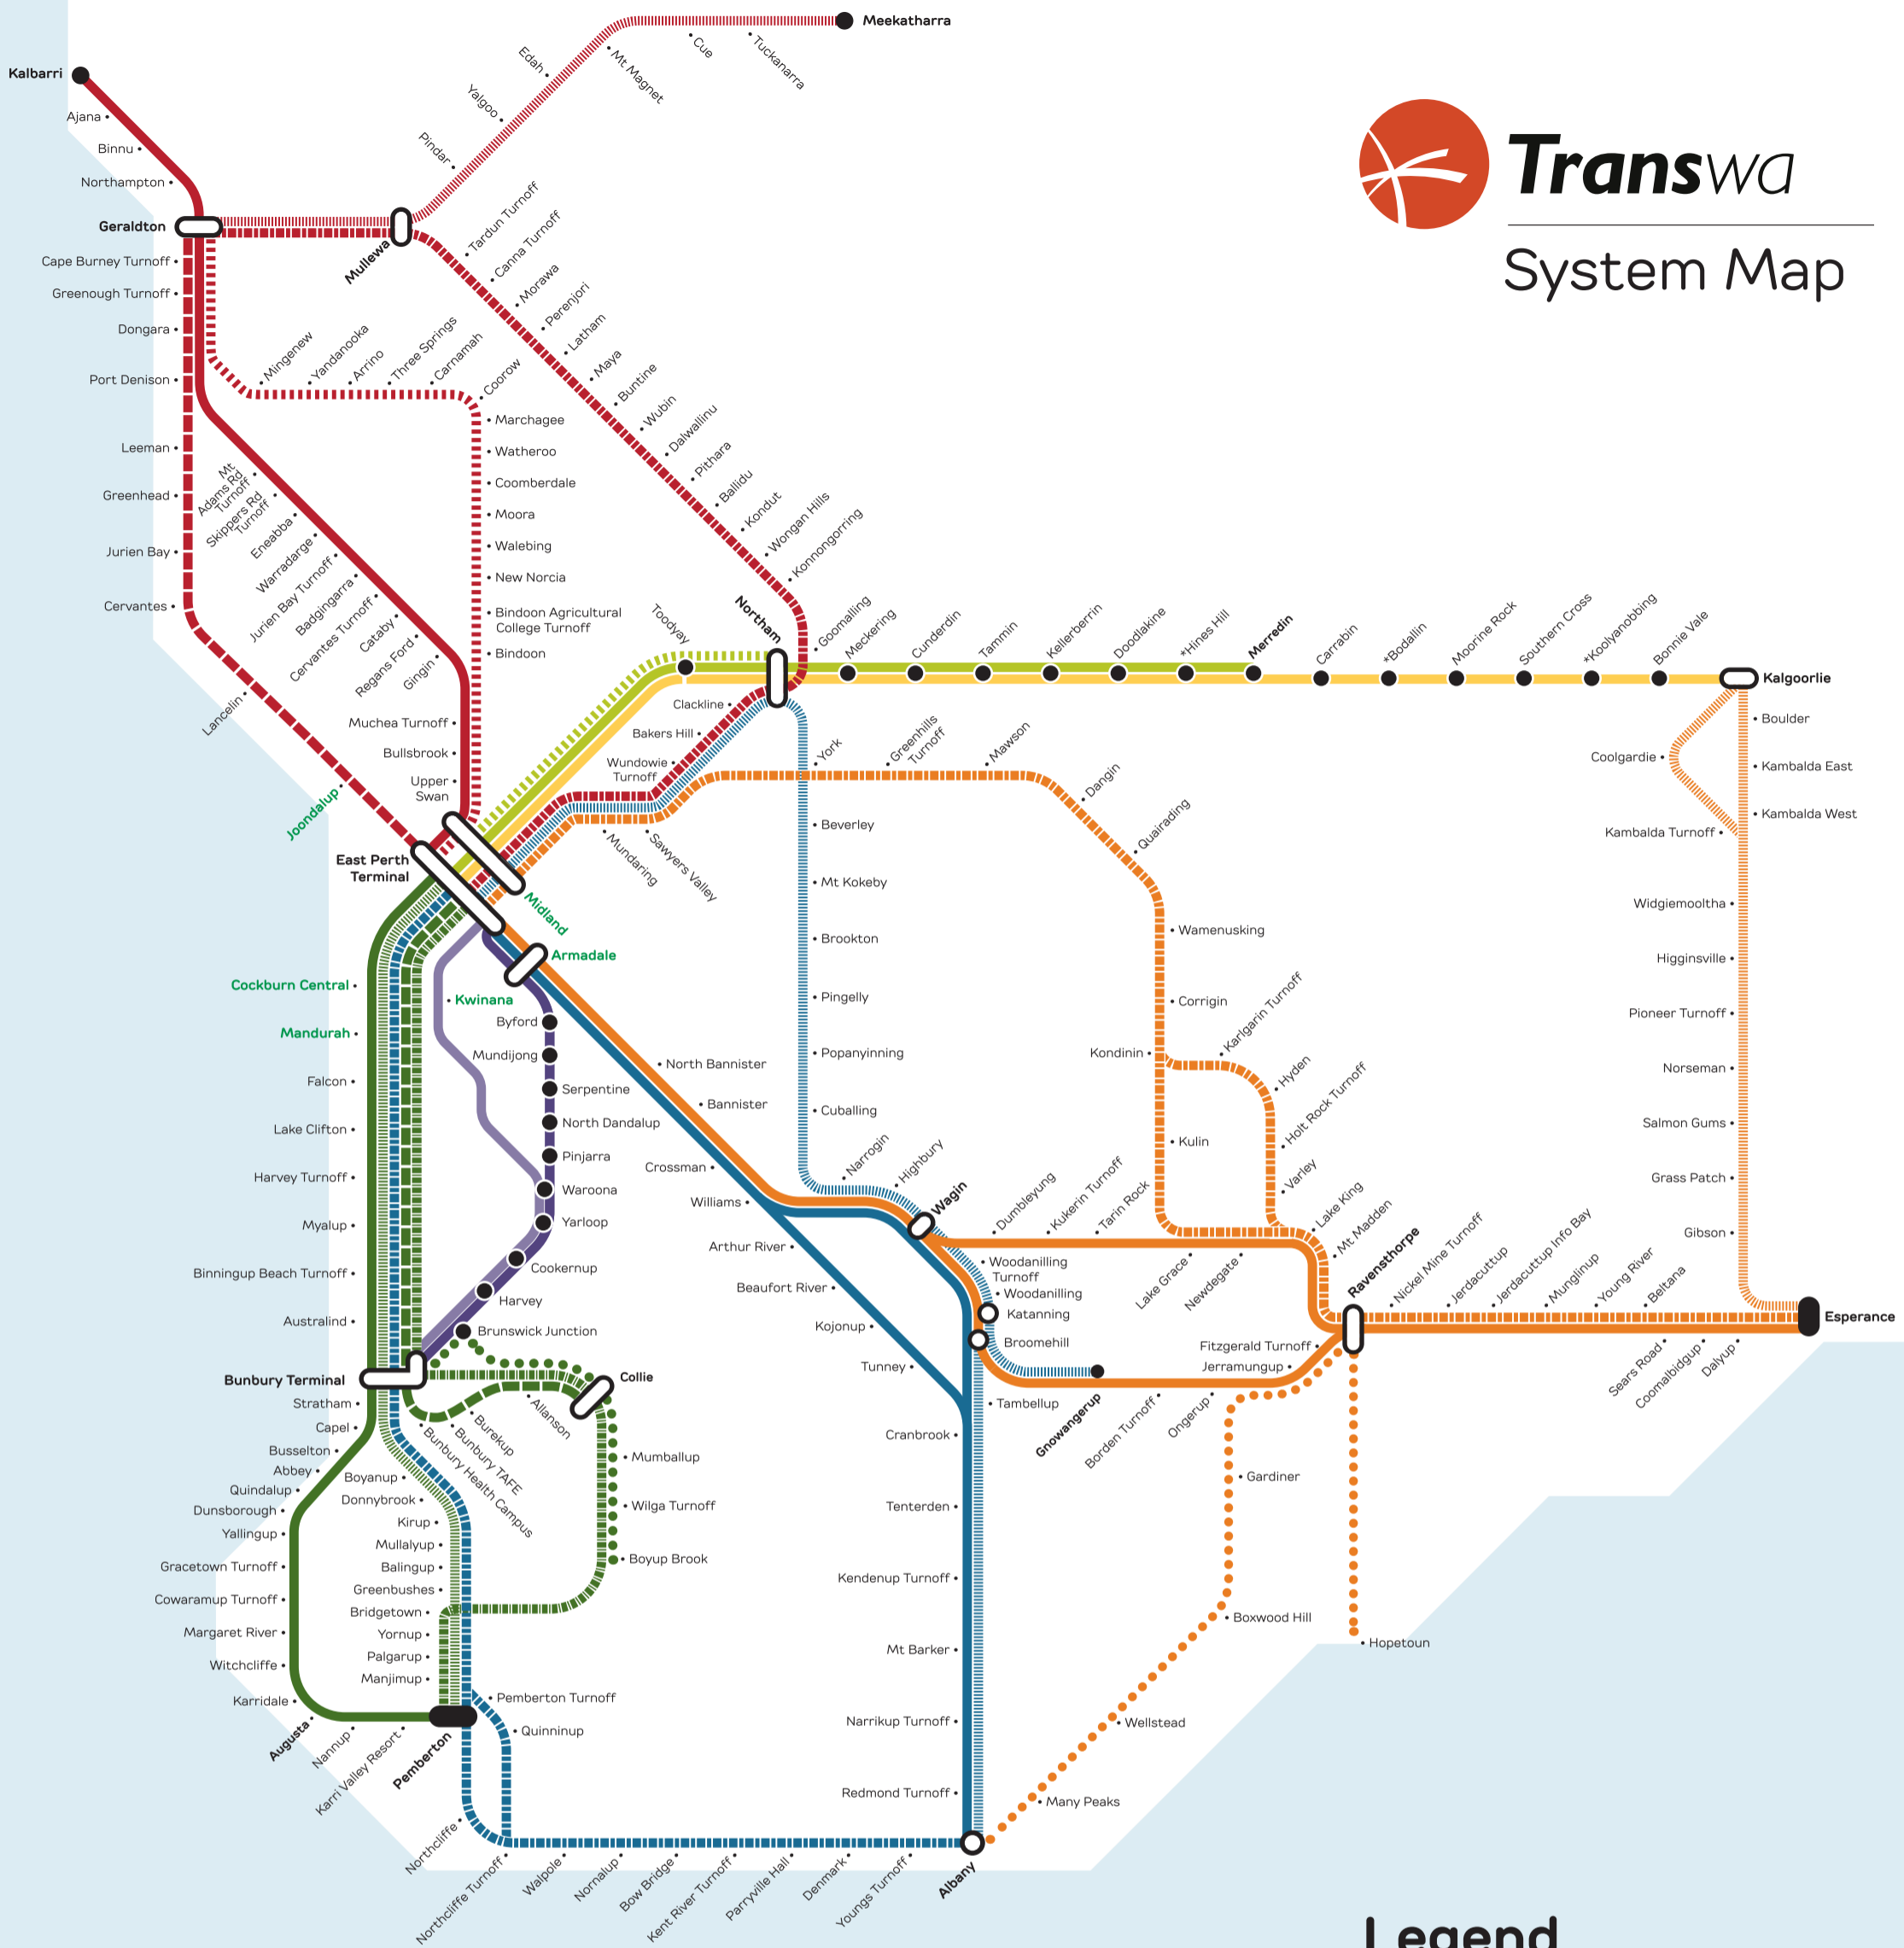

Transwa

System Map

Legend

Australind All Stops	GE1	GS1	N1	SW1
Australind Limited	GE2	GS2	N2	SW2
AvonLink	GE3	GS3	N3	SW3
MerredinLink	GE4		N4	SW4
Prospector			N5	SW5

*Low Level Platform

Railway Line and Station	Destination	Service Connection
Green Type Transperth Station	Contractor Service	Route Termination